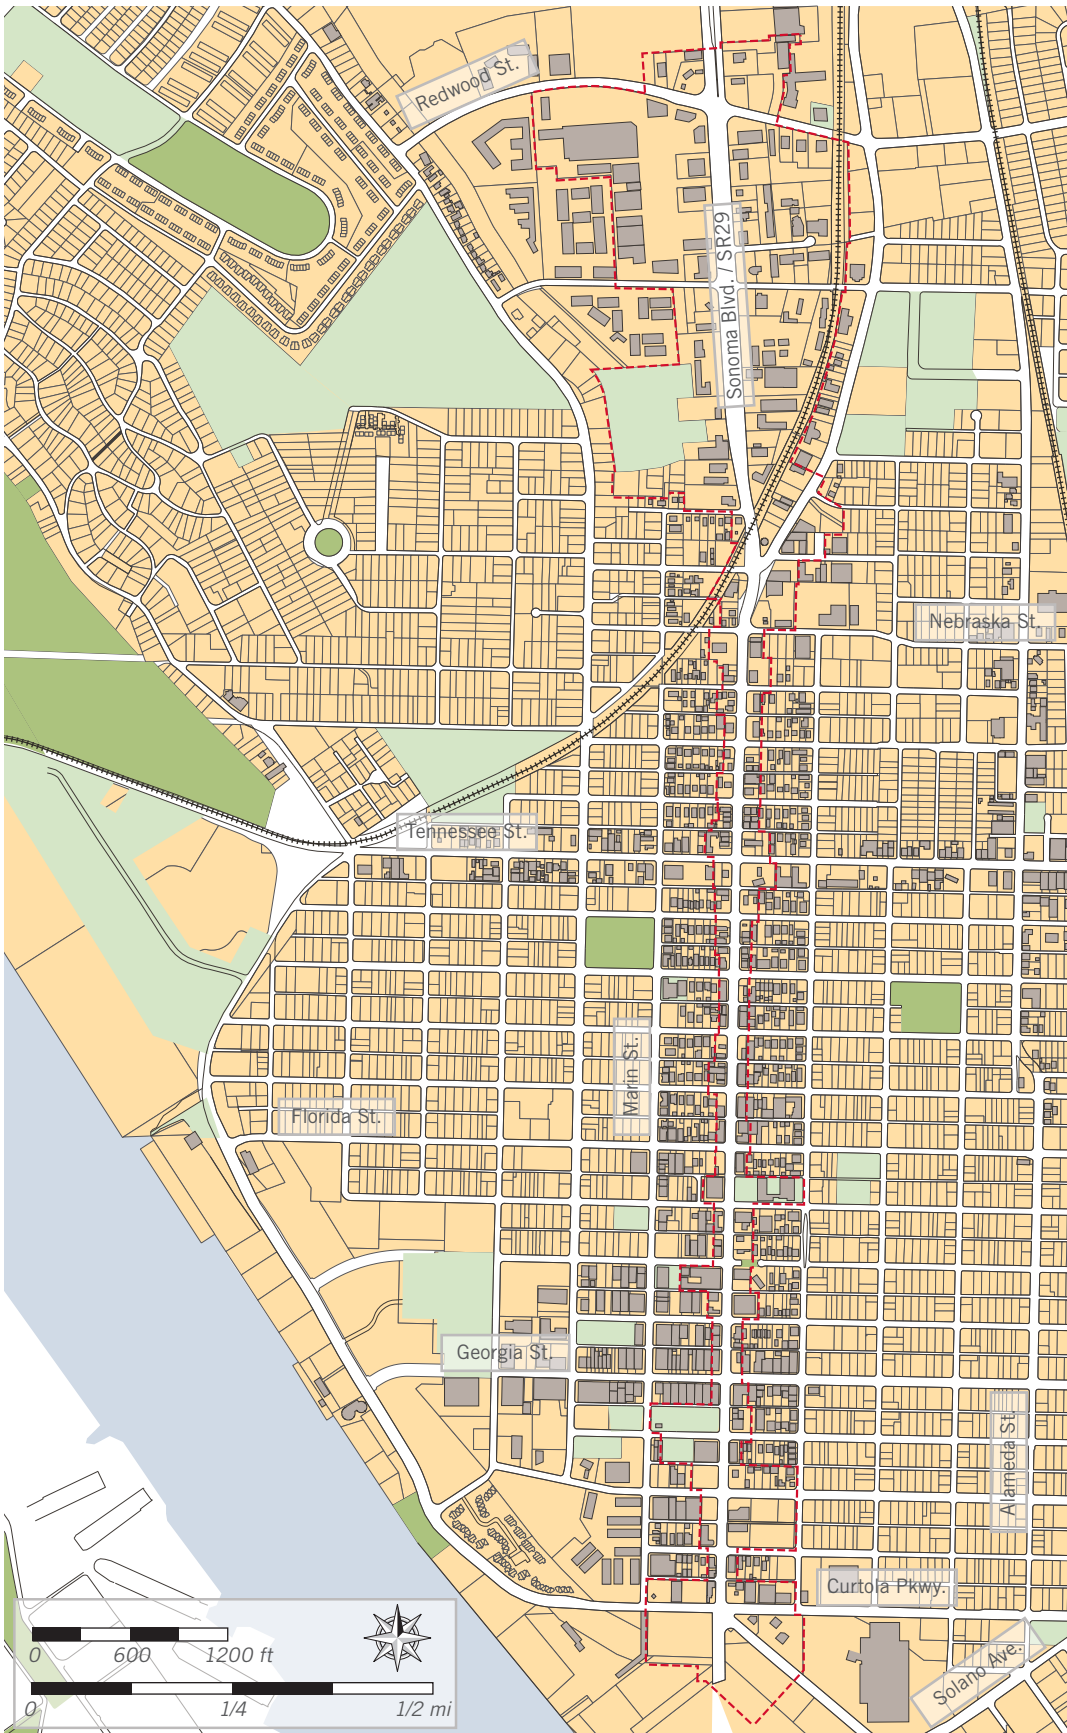

Sonoma Blvd. Specific Plan

Key

- Specific Plan boundary
- - - - - City boundary
- Street Edge
- Parks
- Civic Uses
- Building Footprints

Base Map
Vallejo, California